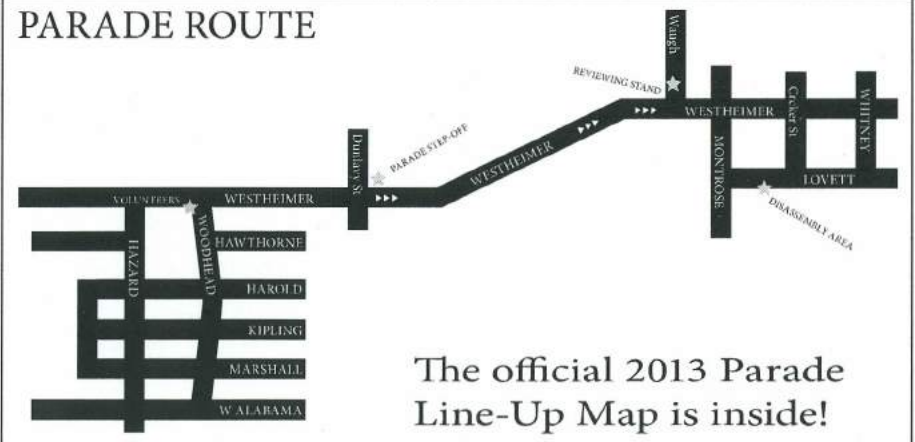

SUBJECT TO CHANGE AS NEEDED

Pride Parade Times

Houston LGBT Pride Parade

No. 35

Saturday, June 29, 2013, 8:00 p.m.

FINAL

Pride Unleashed!

Come join the celebration at Houston's Annual Parade

WELCOME to the 2013 Houston Lesbian, Gay, Bisexual & Transgender Pride Parade!

We hope you have a thrilling time celebrating our community Pride Celebration. 2013 marks Houston's 35th annual Pride Parade and our 17th annual night time Parade—America's original night time Pride Parade.

Please refer to the map below for the Parade route and to the large map inside for your spot in the entry line-up. Make sure you are familiar with and adhere

to the Parade rules you have been given previously.

Units MUST line up on time—5 p.m. for floats, 6:15 p.m. for vehicles and all other units. Judging will begin at 6:05 p.m. and the Parade will begin at 8:00 p.m. SHARP! Place your unit number in a prominent position for easy viewing by the judges.

Units not checking in on time or misrepresenting themselves on their Parade applications will be denied entry in the parade.

WEATHER REPORT

It's Houston—it will rain sometime during the day! Bring protection for your entry, particularly for your electronic equipment.

In the case of extreme weather, the parade may be cancelled no later than 7 p.m.

PARADE ROUTE

The official 2013 Parade Line-Up Map is inside!

Pride Houston
713-529-6979

PO Box 66071
parade@pridehouston.org

Houston, Texas 77266-6071
pridehouston.org